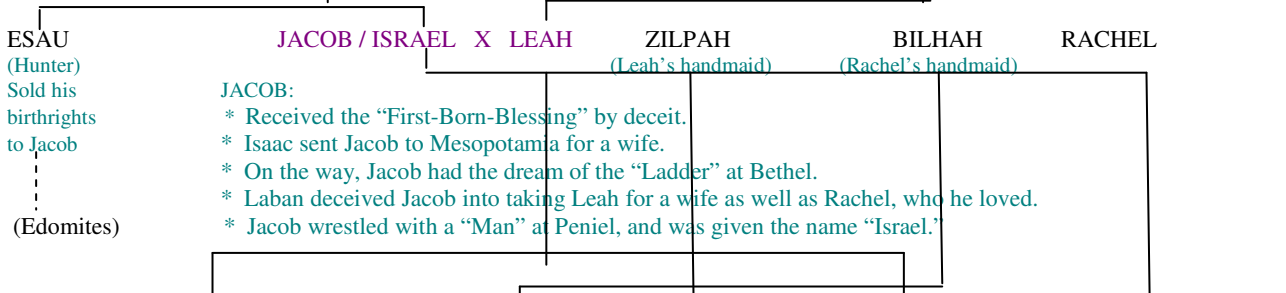

GENESIS

ADAM X EVE

(Lived 930 years)

Created by God, and lived in the Garden of Eden together. The first sin. Disobedience lost them their innocence and their close fellowship with God.

THE GREAT FLOOD (Purging the earth of corruption and violence)
The ark came to rest on Mt Ararat, and the earth was repopulated through Noah.

THE TOWER OF BABEL Many nations, all one language. Now many languages. Communication was cut to prevent the further spread of evil.

TERAH (Lived 205 years)
Lived in Ur. Moved to Haran with Abraham, Sarah and Lot.

NB: Names in purple denote the line of the Messiah