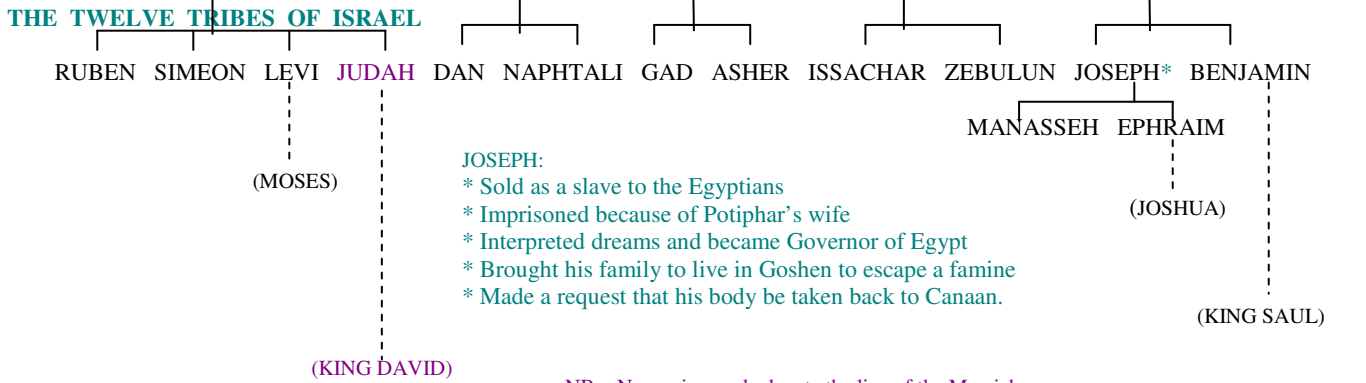

GENESIS

ADAM X EVE

(Lived 930 years)

Created by God, and lived in the Garden of Eden together. The first sin. Disobedience lost them their innocence and their close fellowship with God.

THE GREAT FLOOD (Purging the earth of corruption and violence)
The ark came to rest on Mt Ararat, and the earth was repopulated through Noah.

THE TOWER OF BABEL Many nations, all one language. Now many languages. Communication was cut to prevent the further spread of evil.

TERAH (Lived 205 years)
Lived in Ur. Moved to Haran with Abraham, Sarah and Lot.

NB: Names in purple denote the line of the Messiah