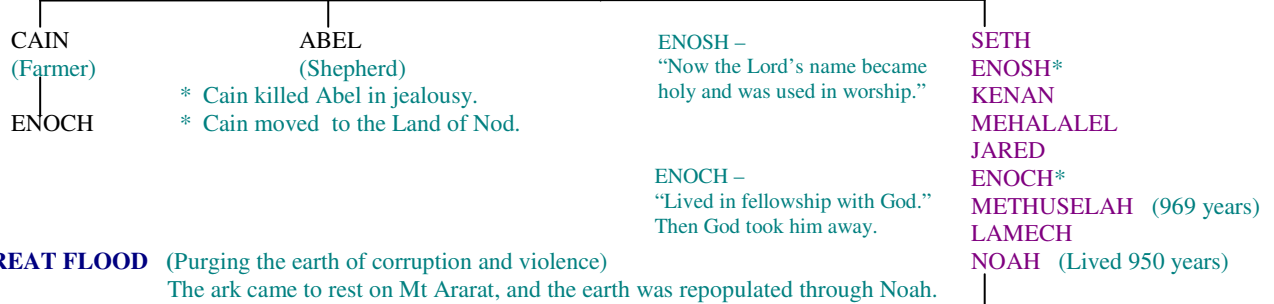

GENESIS

ADAM X EVE

(Lived 930 years)

Created by God, and lived in the Garden of Eden together. The first sin. Disobedience lost them their innocence and their close fellowship with God.

THE GREAT FLOOD (Purging the earth of corruption and violence)
The ark came to rest on Mt Ararat, and the earth was repopulated through Noah.

THE TOWER OF BABEL Many nations, all one language. Now many languages. Communication was cut to prevent the further spread of evil.

TERAH (Lived 205 years)
Lived in Ur. Moved to Haran with Abraham, Sarah and Lot.

NB: Names in purple denote the line of the Messiah