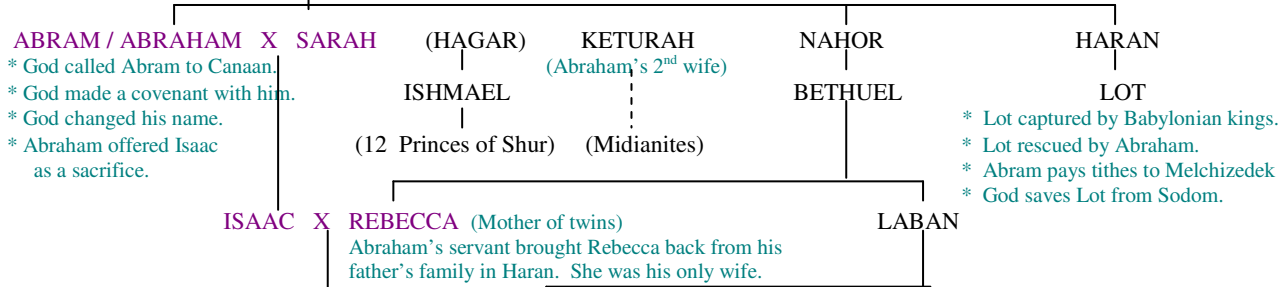

GENESIS

ADAM X EVE

(Lived 930 years)

Created by God, and lived in the Garden of Eden together. The first sin. Disobedience lost them their innocence and their close fellowship with God.

THE GREAT FLOOD (Purging the earth of corruption and violence)
The ark came to rest on Mt Ararat, and the earth was repopulated through Noah.

THE TOWER OF BABEL Many nations, all one language. Now many languages. Communication was cut to prevent the further spread of evil.

TERAH (Lived 205 years)
Lived in Ur. Moved to Haran with Abraham, Sarah and Lot.

NB: Names in purple denote the line of the Messiah